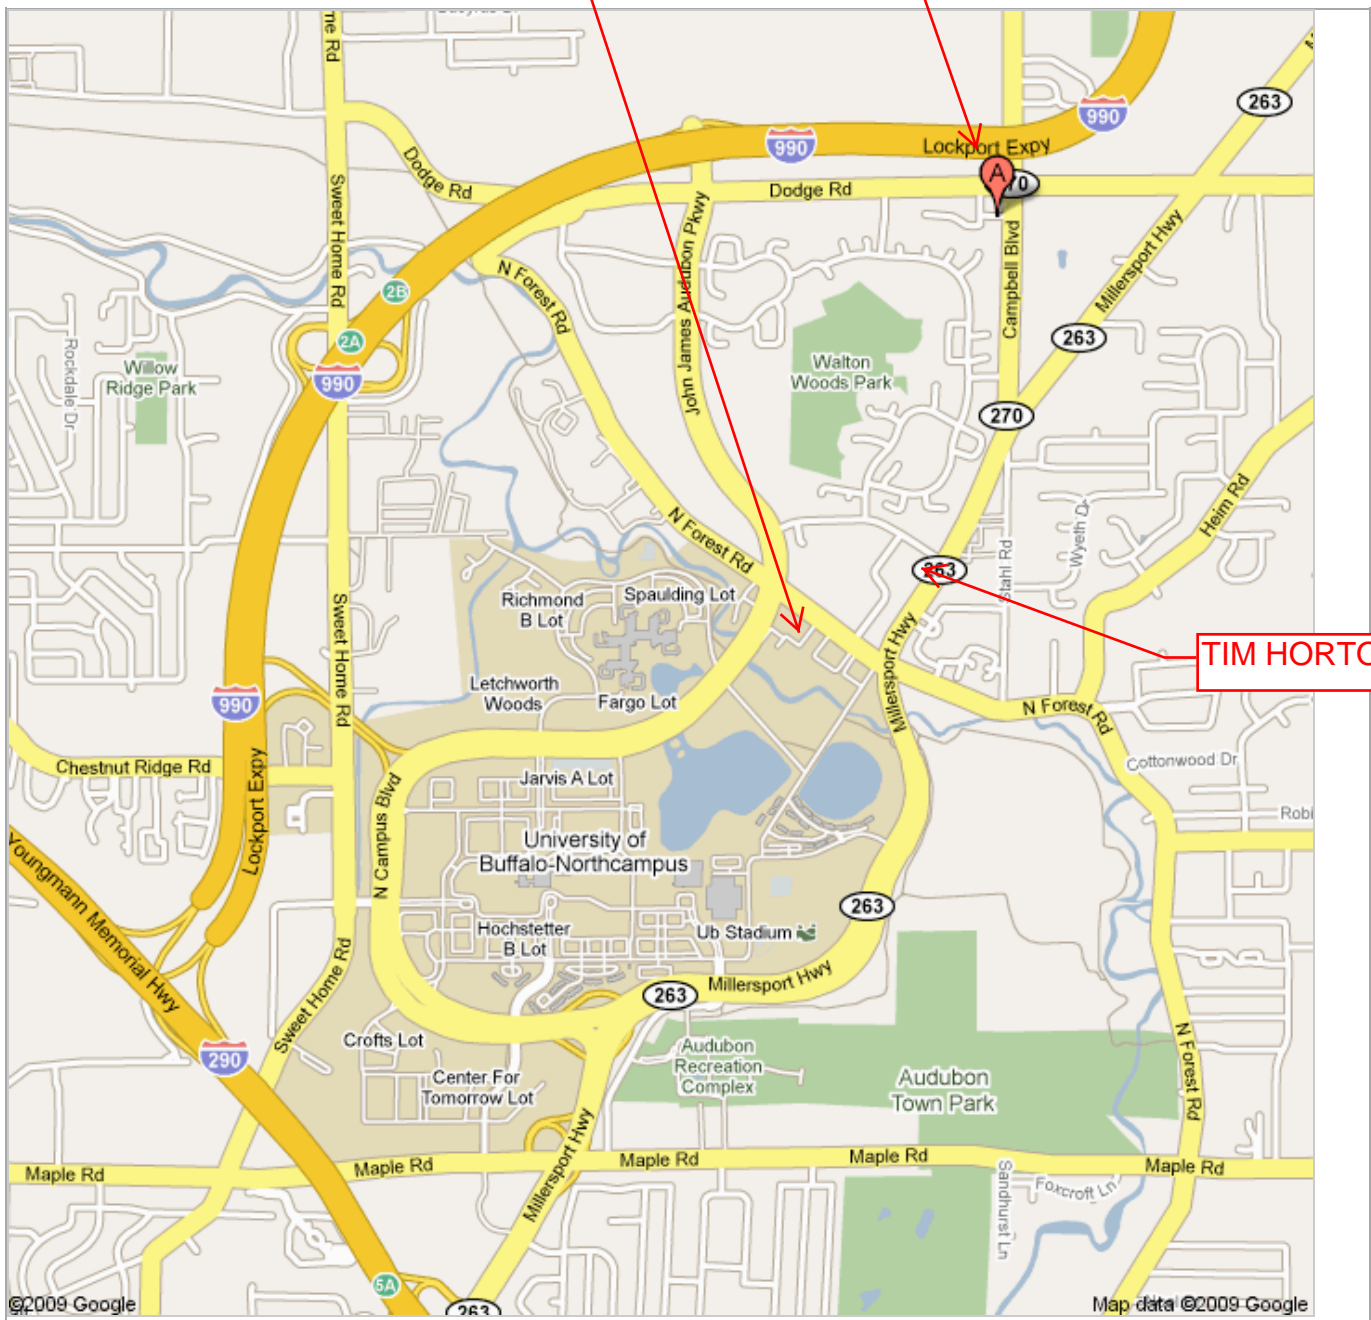

Notes SYMPOSIUM DINNER DIRECTIONS

Byblos Restaurant is located close to the intersection of Dodge Road and Campbell Blvd. It can be reached either via Millersport Highway to Campbell or Audubon Parkway to Dodge to Campbell.

RAMADA HOTEL

BYBLOS

TIM HORTONS

A. **Byblos Restaurant**

270 Campbell Blvd, Getzville, NY -
(716) 636-3102
10 reviews