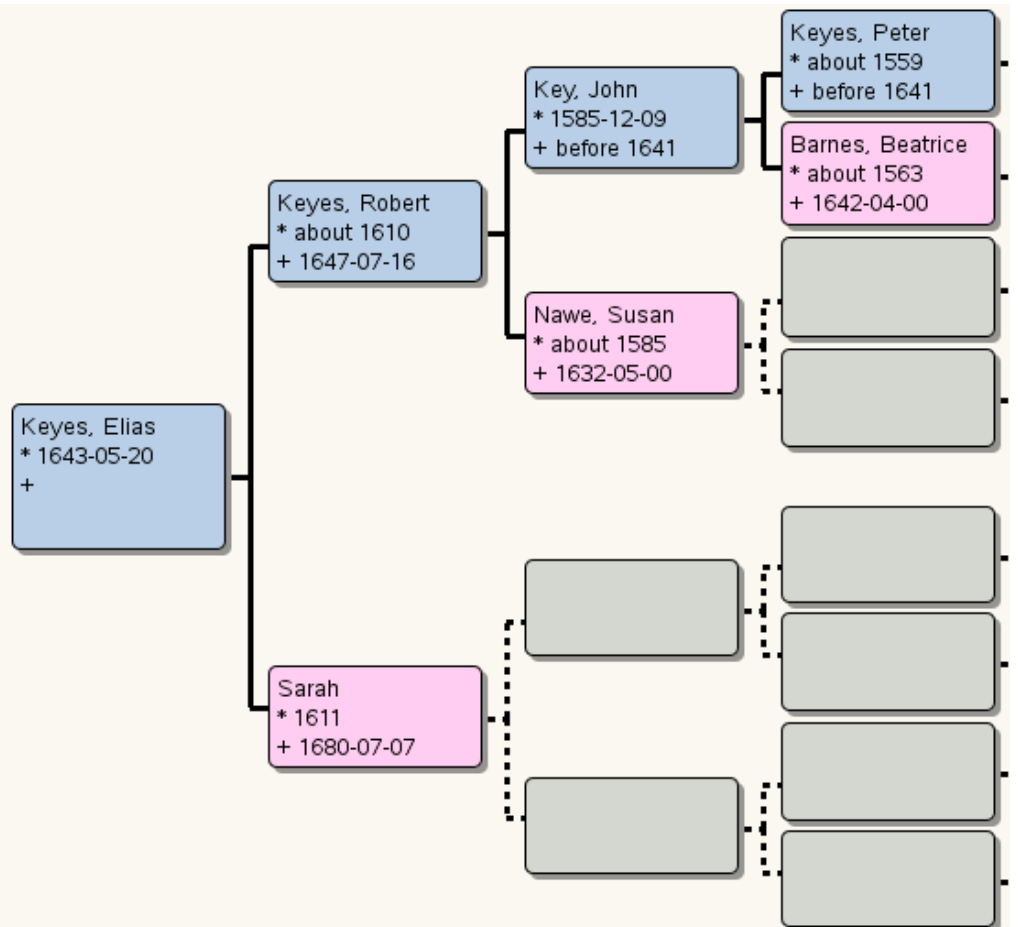

XVI. Pedigree Charts

(from Lloyd Wayne Shortridge)

Continued on
chart number:

2

3

4

5

6

14

15

16

17

18

19

20

21

22

23

24

25

26

27

28

29

30

31

32

33

34

35

36

North, Mary
* from 1641 to 1643
+ 1726-03-05